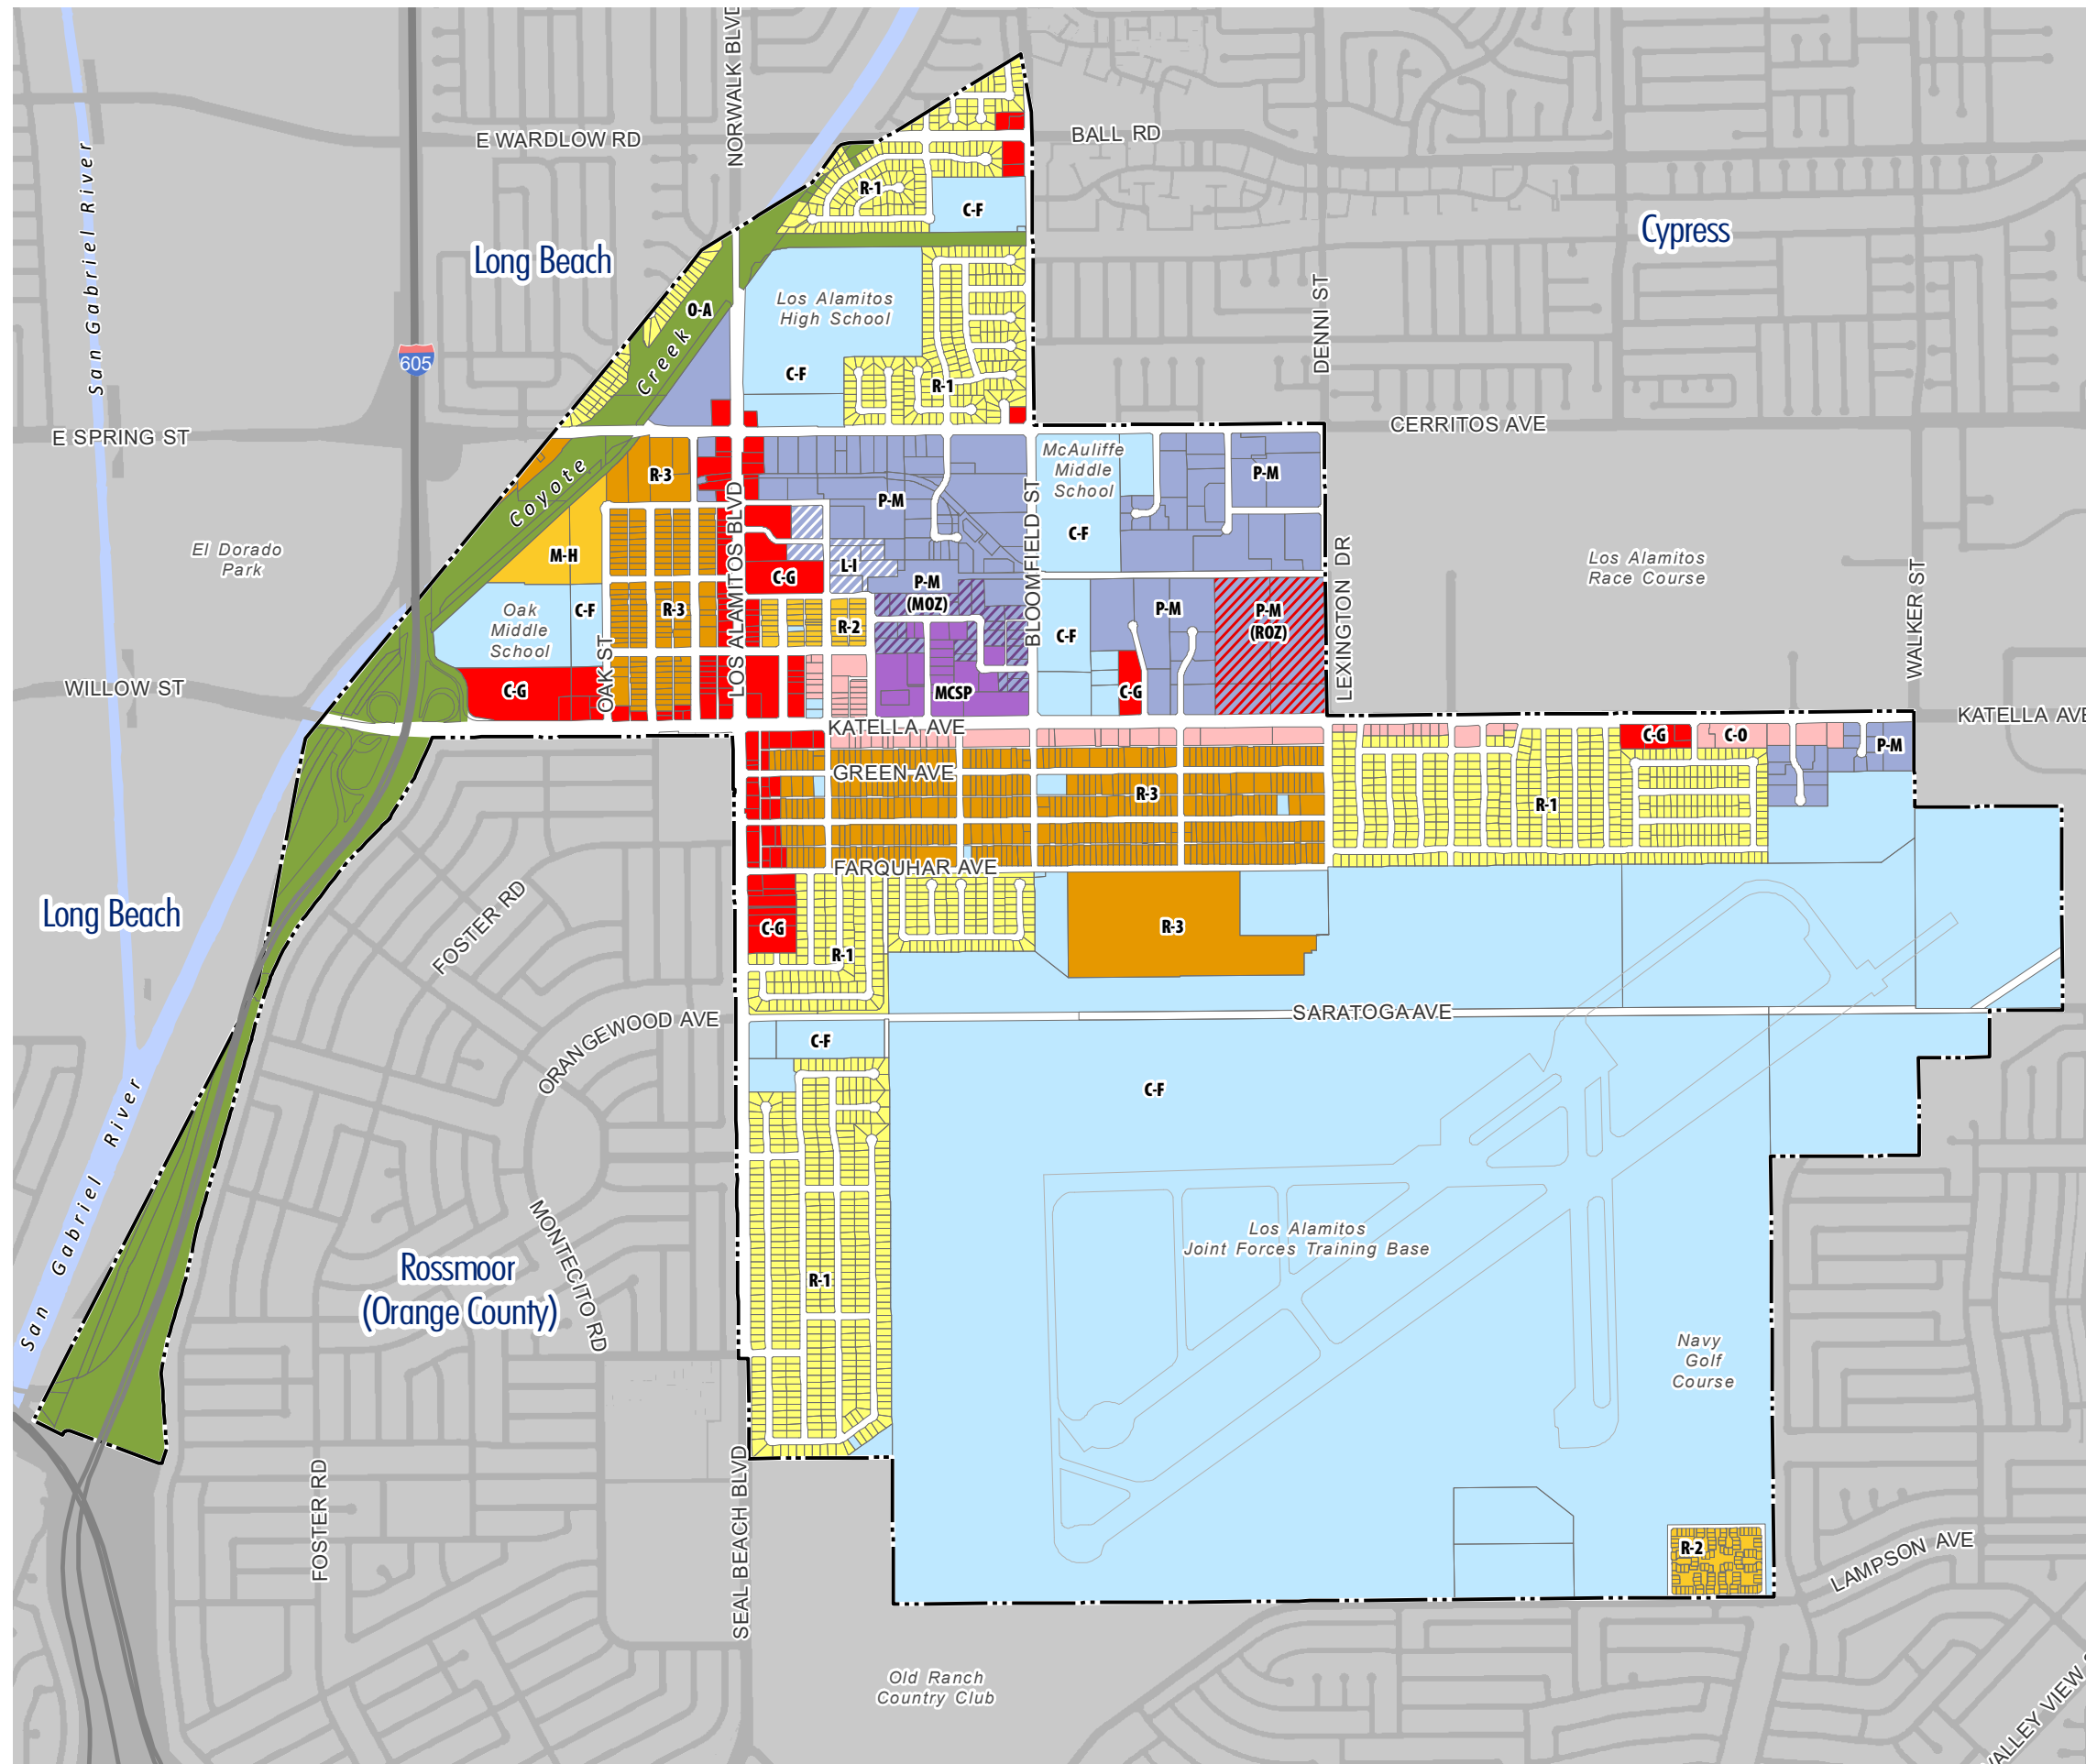

City of Los Alamitos Zoning Map

Zoning Districts

- R-1: Single-Family Residential
- R-2: Limited Multiple-Family Residential
- R-3: Multiple-Family Residential
- M-H: Mobilehome Park
- C-G: General Commercial
- C-O: Commercial-Professional Office
- MCSP: Medical Center Specific Plan
- P-M: Planned Light-Industrial
- L-I: Limited Industrial
- C-F: Community Facilities
- O-A: Open Area

Zoning Overlays

- MOZ: Medical Overlay Zone
- ROZ: Retail Overlay Zone

Base Map Features

- Los Alamitos City Boundary
- San Gabriel River and Coyote Creek

Source: City of Los Alamitos, 2015.