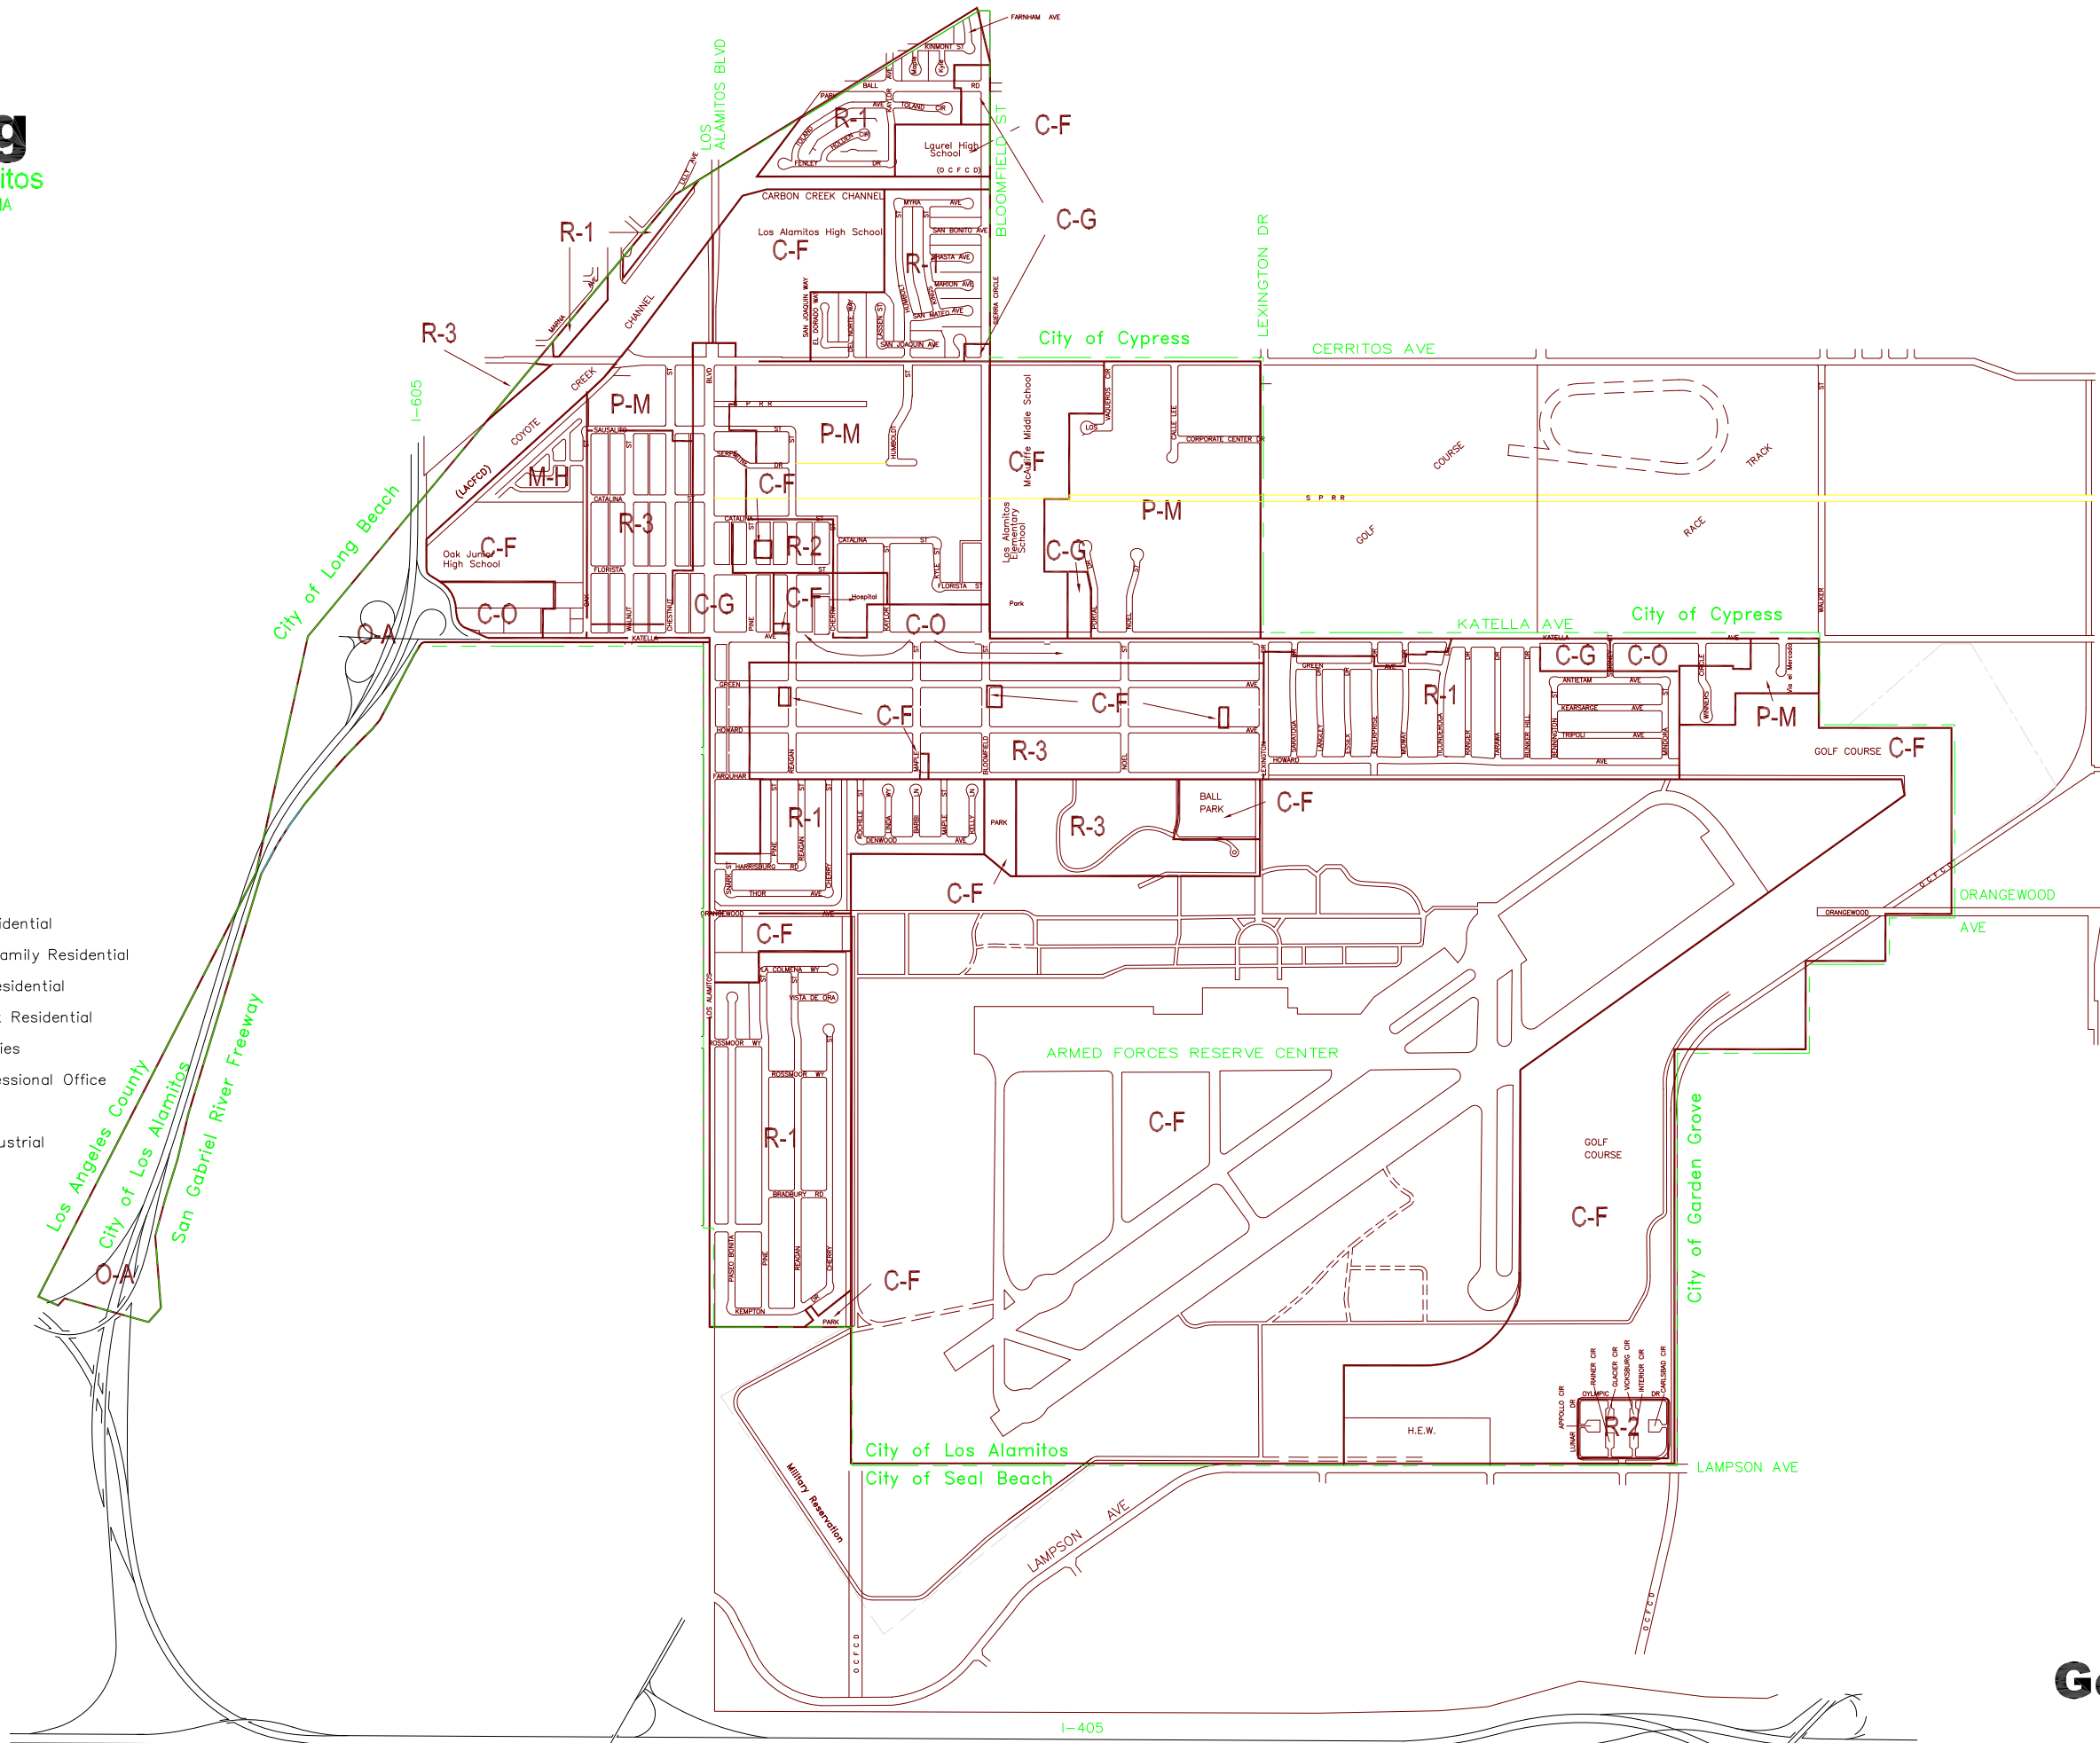

# Zoning

City of Los Alamitos  
ORANGE COUNTY - CALIFORNIA

## LEGEND

--- City Boundary

--- Zone Boundary

- R-1 Single Family Residential
- R-2 Limited Multiple Family Residential
- R-3 Multiple Family Residential
- M-H Mobile Home Park Residential
- C-F Community Facilities
- C-O Commercial—Professional Office
- C-G General Commercial
- P-M Planned Light Industrial
- O-A Open Area

NOT TO SCALE

# General Plan

FIGURE 1-3